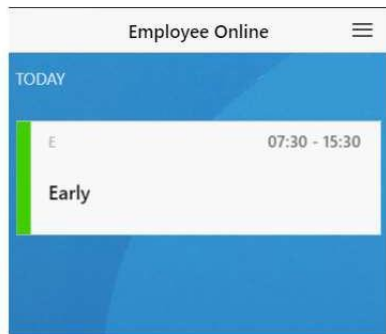

How do I see what shift I am working

When you login you will see the shift you are working today displayed at the top of the screen

From the home screen select View Rosters

The weeks shifts will be loaded

You can also jump to another week to view shifts in that week. Select the desired week from the drop down