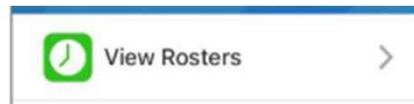

How do I see what shift I am working

When you login you will see the shift you are working today displayed at the top of the screen

From the home screen select View Rosters

The weeks shifts will be loaded

You can also jump to another week to view shifts in that week. Select the desired week from the drop down