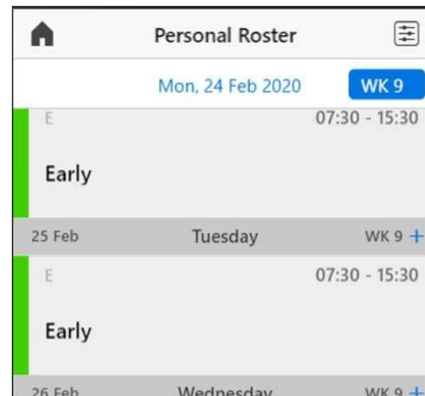

How do I see what shift I am working

When you login you will see the shift you are working today displayed at the top of the screen

From the home screen select View Rosters

The weeks shifts will be loaded

You can also jump to another week to view shifts in that week. Select the desired week from the drop down